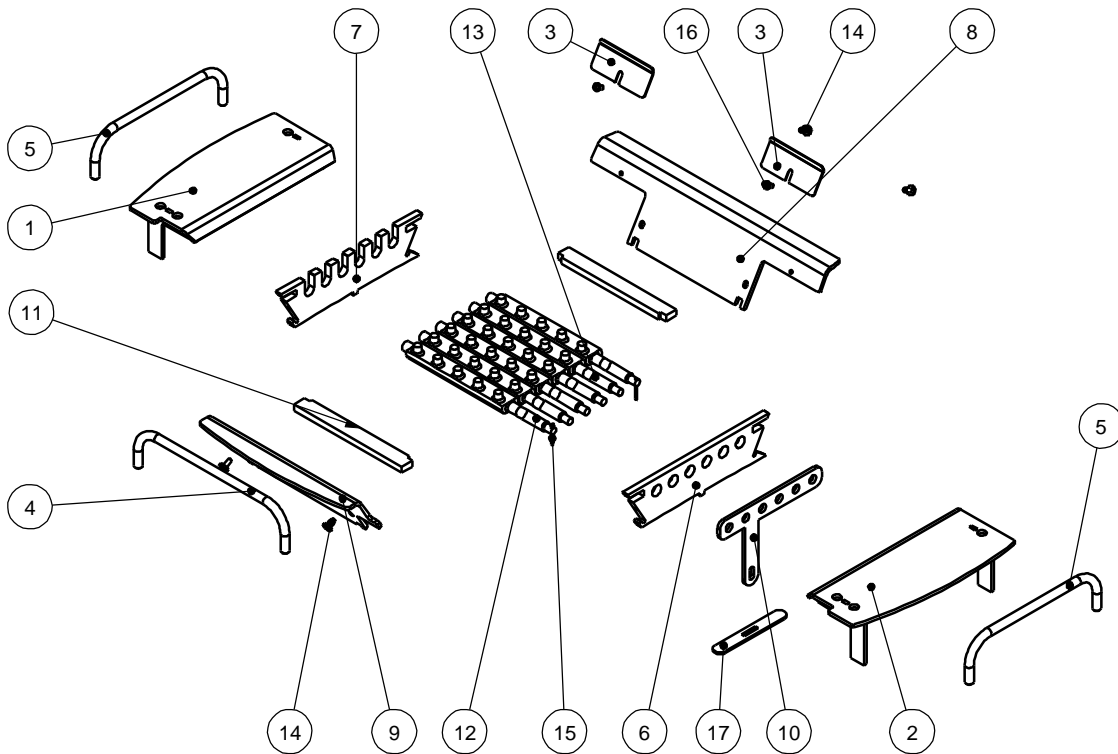

Issue B

Item	Part No.	Description	Ex.Vat.	Inc.Vat.	Item	Part No.	Description	Ex.Vat.	Inc.Vat.
1	010/KS058	LH Sideplate	21.50	25.80	10	010/KS055	Link Plate	14.80	17.76
2	010/KS059	RH Sideplate	21.50	25.80	11	010/KS062	Grate Front & Rear Bar	18.90	22.68
3	004/KS128	Brick Retainer	10.70	12.84	12	002/CG21	CG20 Grate Bar With Hole	20.50	24.60
4	010/KS123	Front Fence	11.70	14.04	13	002/CG20	Grate Bar	16.90	20.28
5	010/KS119	Side Fence	11.70	14.04	14	008/FFS027	M6x12 Hex Hd Bolt	0.30	0.36
6	010/KS122	Grate Support	19.80	23.76	15	008/FFP003	Splitpin 3mm Dia x 25	0.16	0.19
7	010/KS117	Grate Support Plate	19.80	23.76	16	008/FFS026	M6x10 Pan Hd Screw	0.30	0.36
8	010/KS056	Rear Grate Plate	24.00	28.80	17	010/KS032	Link Plate Cover	12.80	15.36
9	010/KS057	Front Grate Plate	20.50	24.60					

* These items are not shown on the drawing

Please specify colour when ordering Prices are shown in pounds sterling with vat at 20% They are correct at the date shown but may be subject to change without notice. E. & O.E These prices are subject to a carriage charge.