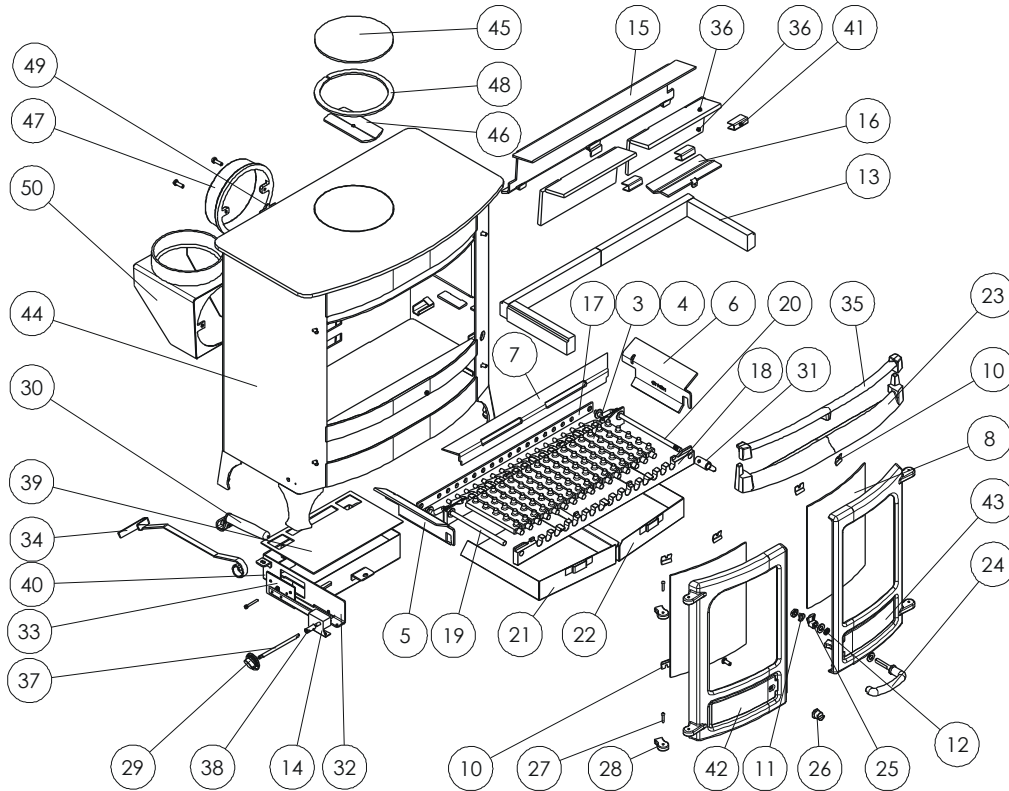

Issue G

Item	Part No.	Description	Ex.Vat.	Inc.Vat.	Item	Part No.	Description	Ex.Vat.	Inc.Vat.
1*	008/CY40S	Door Seal Set Inc. Adhesive	30.00	36.00	27	008/BW39/S	Hinge Pin Set	3.80	4.56
2*	008/FW29	Door Seal Adhesive	11.20	13.44	28	002/PY24	Hinge Post	16.50	19.80
3	002/CG20	Bottom Grate Bar	16.90	20.28	29	008/BW50	Thermostat Knob	4.85	5.82
4	002/CG20S16	Set of Grate Bars (16)	215.00	258.00	30	010/AY34	Riddling/Ashpan Tool	27.50	33.00
5	010/CY14L	Side Fire Plate L.H.	38.50	46.20	31	002/AY27	Riddler Knob	21.50	25.80
6	010/CY14R	Side Fire Plate R.H.	38.50	46.20	32	004/DS09	Air Bypass Slide	21.50	25.80
7	010/CY16	Back Fire Plate	68.00	81.60	33	008/FV49	Thermostat Flap	10.00	12.00
8	006/CY18	Glass (Inc Seal)	96.00	115.20	34	012/FW34	Scraper Tool	13.20	15.84
9*	008/CY41	Glass Seal	13.40	16.08	35	002/CY08C	Deepening Bar	65.00	78.00
10	004/KV23	Glass Retainer	0.70	0.84	36	011/DS33S	Set of Throatplate Bricks	58.50	70.20
11	004/ST008	Tabbed Locking Washer	1.46	1.75	37	004/CS16	Thermostat Rod	15.00	18.00
12	008/FFW015	M12 Double Coil Spring Washer	2.20	2.64	38	004/CS18	Thermostat Connector Tube	16.80	20.16
13	011/DS29S	Set of Fire Bricks (4)	72.00	86.40	39	008/DS12	Thermostat Box Gasket	20.00	24.00
14	008/FW48	Thermostat	54.50	65.40	40	010/DS20	Thermostat Box	28.50	34.20
15	010/DS31	Throat Plate	71.00	85.20	41	004/DS35	Brick Fixing Clip	6.05	7.26
16	010/DS32	Front Throatplate	45.00	54.00	42#	002/CY01/A	Left Hand Door Assembly	235.00	282.00
17	012/CY33	Mover Bar	49.50	59.40	43#	002/CY02/A	Right Hand Door Assembly	245.00	294.00
18	002/CY30	Carrier Bar	72.00	86.40	44	009/ISL03B/A	Firebox Assy (Island IIIB)		
19	012/AY13	Idler Rod	34.50	41.40	45	010/CY37	Blanking Plate	24.50	29.40
20	012/AY15	Riddler Rod	35.50	42.60	46	010/CY61	Clamping Plate	19.20	23.04
21	004/CY17L	Ashpan L.H.	62.00	74.40	47	002/CY45	Flue Collar	77.00	92.40
22	004/CY17R	Ashpan R.H.	62.00	74.40	48	008/CY38	Flue Fixing Rope Seal	7.55	9.06
23	002/CY07C	Front Firebar	93.00	111.60	49	012/DS11	Serial No. Label	NA	
24	008/KV16	R.H. Door Handle	22.00	26.40	50#	010/CY34	Vert. Rear Flue Connector (Opt'l Extra)	136.00	163.20
25	002/AY14	Door Catch Cam	10.30	12.36	51*	010/BW51	Ash Carrier (Optional Extra)	122.00	146.40
26	008/KV13	L.H. Door Knob	3.55	4.26	52*	008/TH02/L	Low Level Pipe Stat (Opt'l Extra)	61.00	73.20