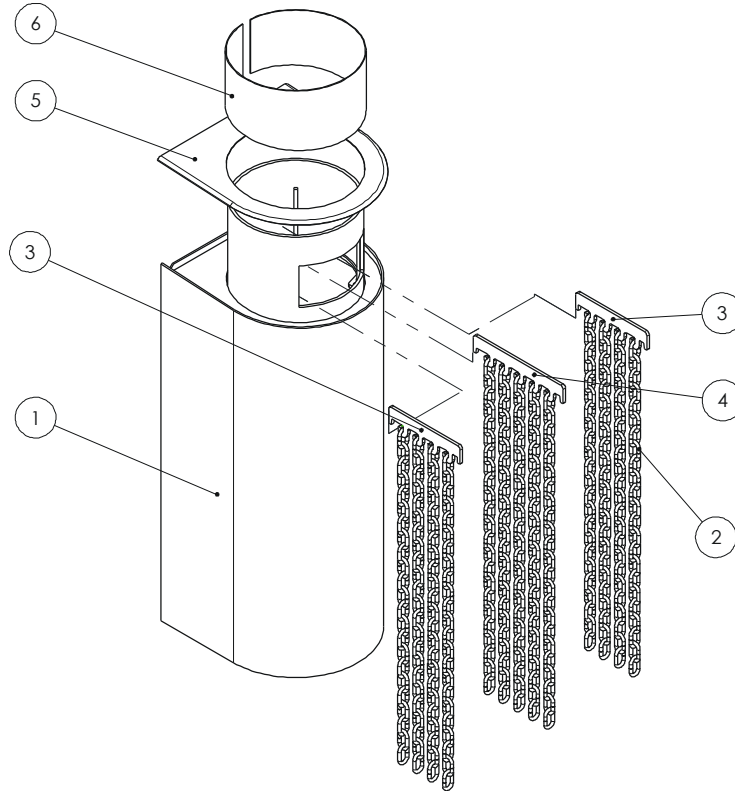

Issue B

Item	Part No.	Description	Ex.Vat.	Inc.Vat.	Item	Part No.	Description	Ex.Vat.	Inc.Vat.
1#	010/FB300	Flue Boiler 180mm	550.00	660.00	4	010/FB307	5 Hook Hanger	9.25	11.10
2	008/FB112	Boiler Chain Length	7.50	9.00	5	004/FB313	Top Cover Plate	12.80	15.36
3	010/FB306	4 Hook Hanger	8.90	10.68	6	004/FB308	Access Door	28.50	34.20