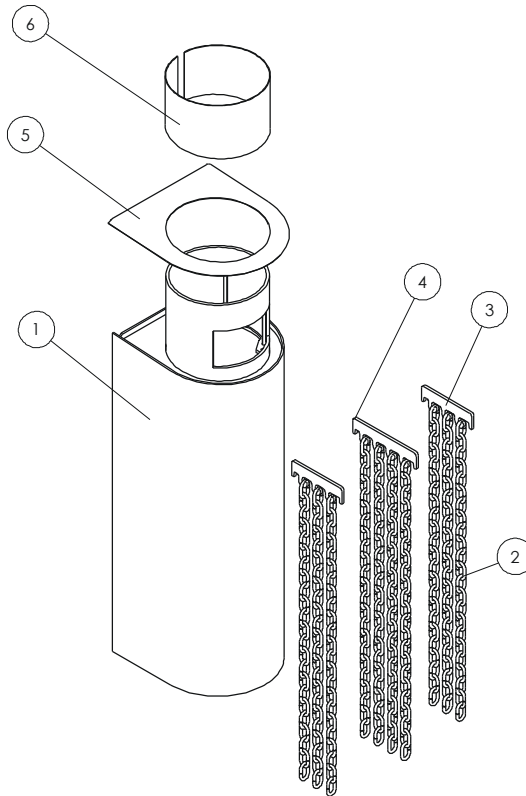

Issue B

Item	Part No.	Description	Ex.Vat.	Inc.Vat.	Item	Part No.	Description	Ex.Vat.	Inc.Vat.
1#	010/FB200	Flue Boiler 150mm	495.00	594.00	4	010/FB306	4 Hook Hanger	8.90	10.68
2	008/FB112	Boiler Chain Length	7.50	9.00	5	004/FB213	Top Cover Plate	12.80	15.36
3	010/FB207	3 Hook Hanger	8.40	10.08	6	004/FB208	Access Door	28.50	34.20