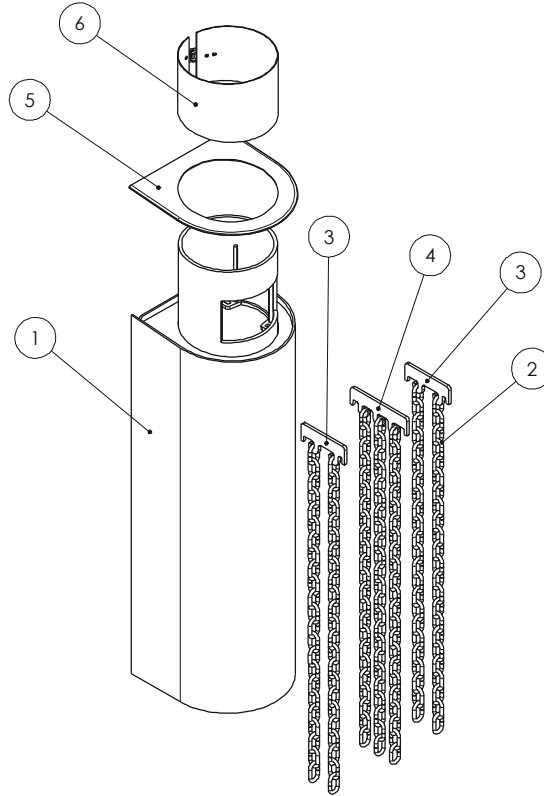

Issue B

Item	Part No.	Description	Ex.Vat.	Inc.Vat.	Item	Part No.	Description	Ex.Vat.	Inc.Vat.
1#	010/FB100	Flue Boiler 130mm	450.00	540.00	4	010/FB207	3 Hook Hanger	8.40	10.08
2	008/FB112	Boiler Chain Length	7.50	9.00	5	004/FB113	Top Cover Plate	12.80	15.36
3	010/FB107	2 Hook Hanger	7.05	8.46	6	004/FB108	Access Door	28.50	34.20