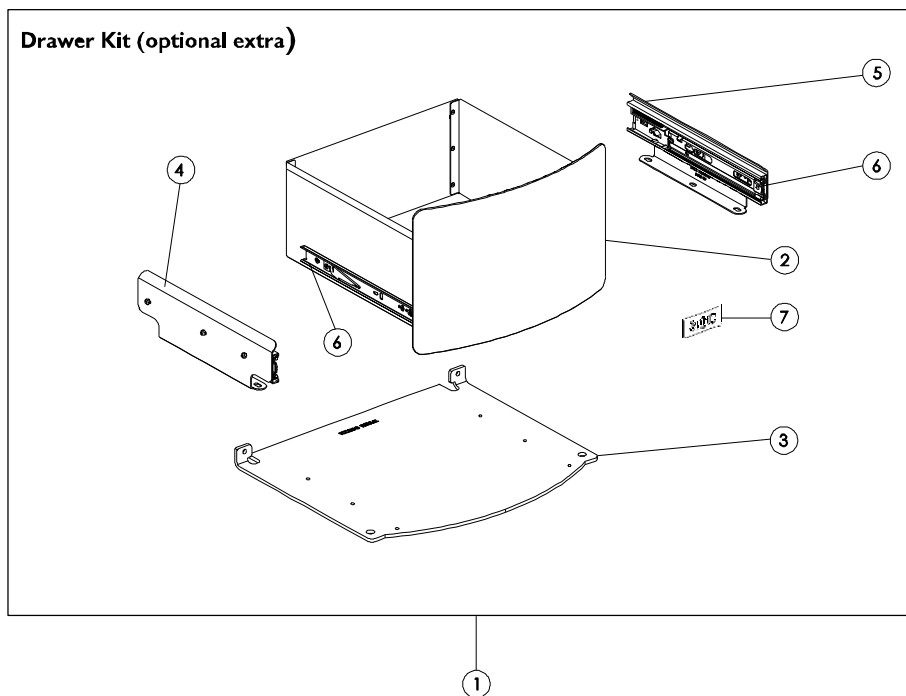

Issue A

Item	Part No.	Description	Ex.Vat.	Inc.Vat.	Item	Part No.	Description	Ex.Vat.	Inc.Vat.
1#	010/EZ120	Drawer Kit (Optional Extra)	245.00	294.00	5	004/KZ129R	RH Drawer Support	15.60	18.72
2#	010/EZ127	Drawer	NA		6	008/EZ124	Drawer Slide Runner	14.90	17.88
3	010/EZ096	Drawer Base Plate	33.00	39.60	7	008/EZ130	Adhesive Plastic Label	5.85	7.02
4	004/KZ129L	LH Drawer Support	15.60	18.72					